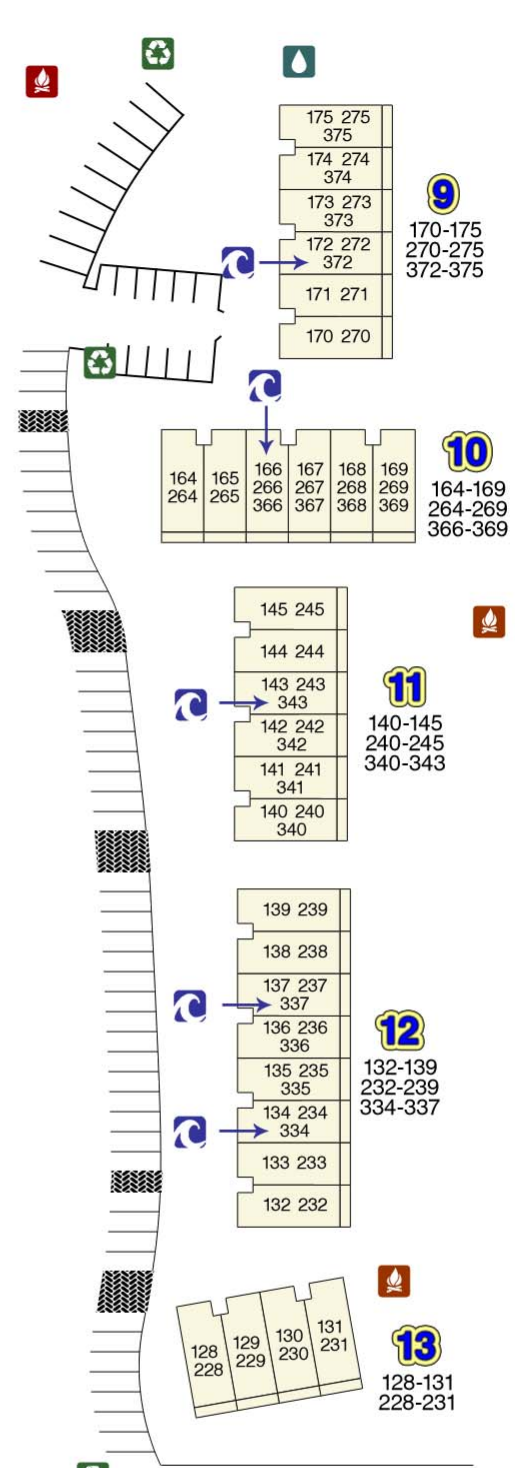

Owners Association (AOAO)

808-879-1430

Legend

- Bar-B-Que Grill
- Trash / Refuse
- Restroom
- Drinking Fountain
- Car Wash
- Tsunami Evacuation Point

Kihei Kai Nani

URGENT TSUNAMI
EVACUATION PROCEDURES:

- | | |
|------------------------------------|-----------------|
| | Evacuate to: |
| Building 1, 2 and 12 | Unit 337 |
| Building 3 and 4 | Unit 321 |
| Building 5 and 13 | Unit 334 |
| Building 6 and Office Staff | Unit 349 |
| Building 7 and 11 | Unit 343 |
| Building 8 | Unit 360 |
| Building 9 | Unit 372 |
| Building 10 | Unit 366 |

Vendors and Island Plant staff evacuate to whatever unit is closest.