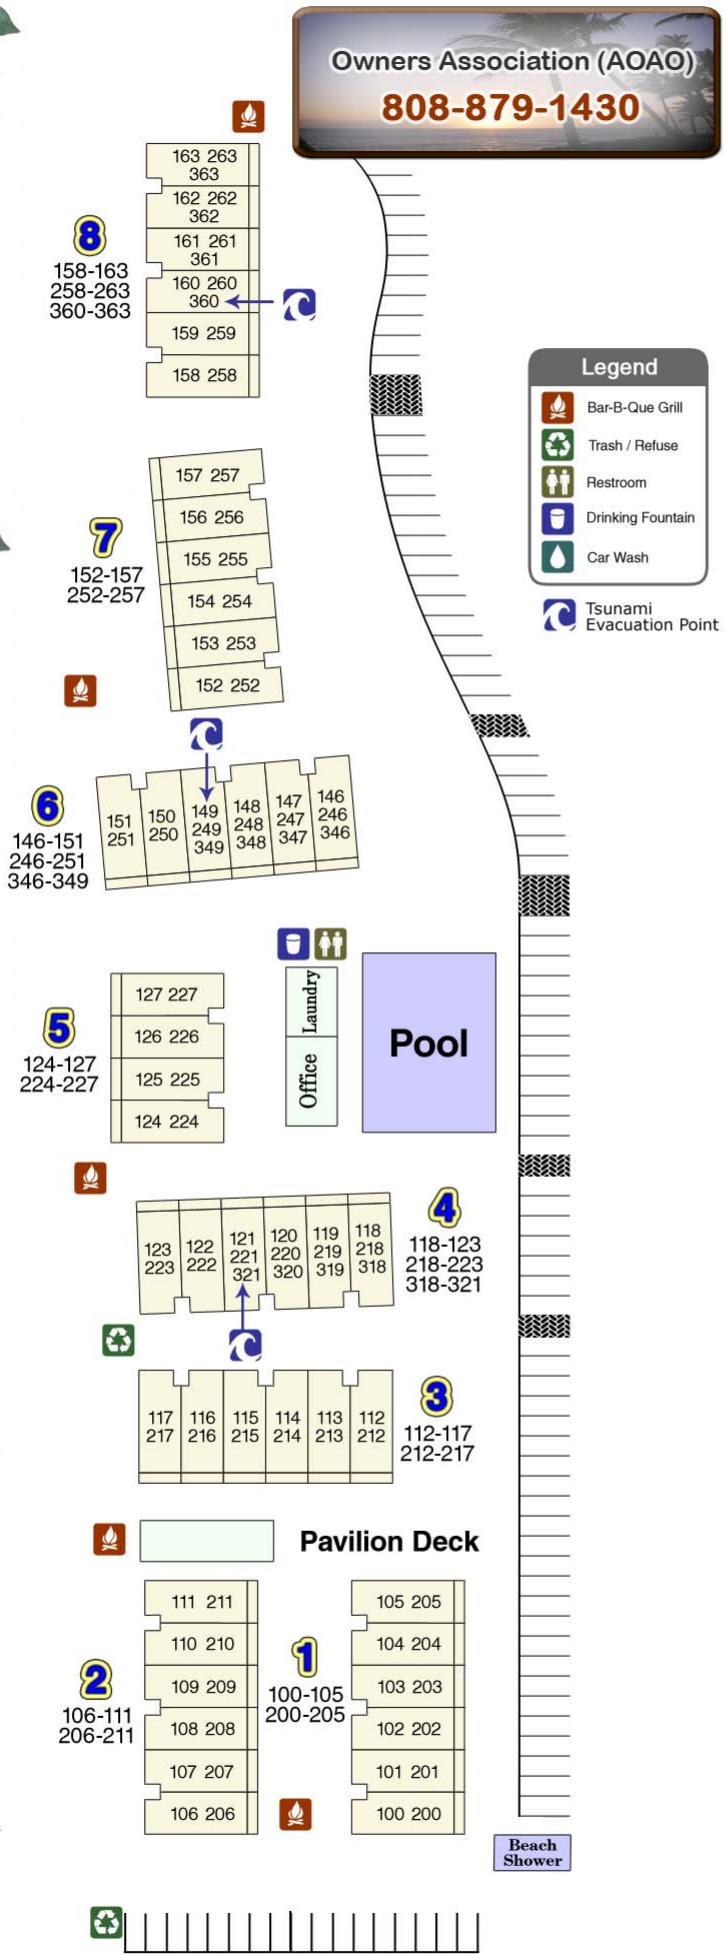

Owners Association (AOAO)

808-879-1430

Legend

- Bar-B-Que Grill
- Trash / Refuse
- Restroom
- Drinking Fountain
- Car Wash
- Tsunami Evacuation Point

Kihei Kai Nani

URGENT TSUNAMI
EVACUATION PROCEDURES:

- | | |
|------------------------------------|-----------------|
| | Evacuate to: |
| Building 1, 2 and 12 | Unit 337 |
| Building 3 and 4 | Unit 321 |
| Building 5 and 13 | Unit 334 |
| Building 6 and Office Staff | Unit 349 |
| Building 7 and 11 | Unit 343 |
| Building 8 | Unit 360 |
| Building 9 | Unit 372 |
| Building 10 | Unit 366 |

Vendors and Island Plant staff evacuate to whatever unit is closest.